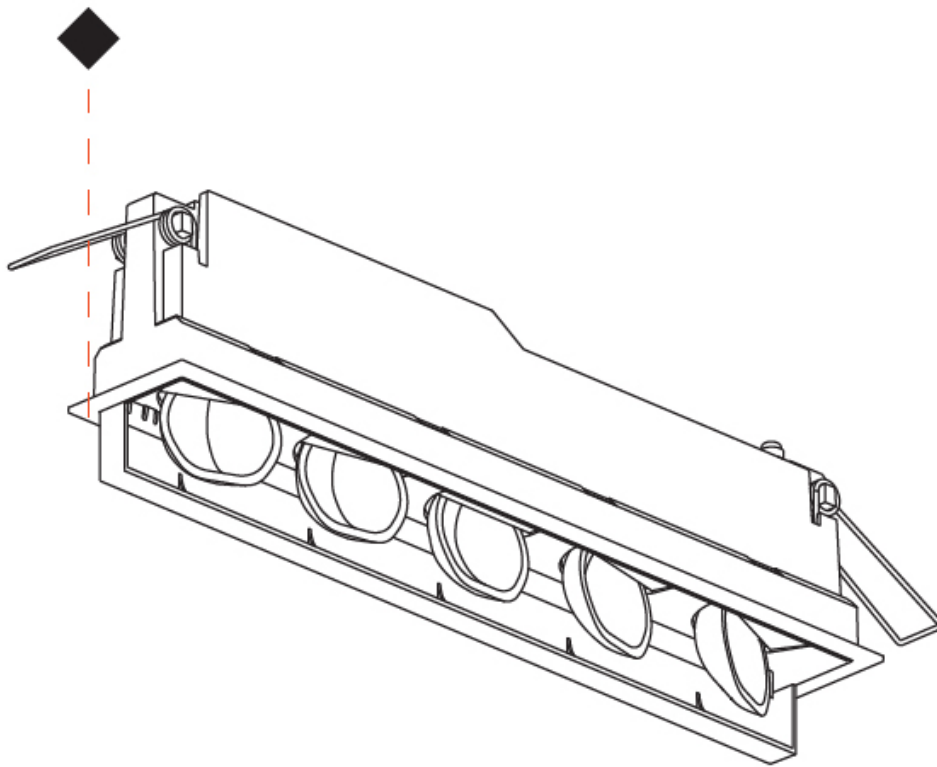

MAGIQ WALLWASH RECESSED

A35154-

PROJECT _____

TYPE _____

SPECIFIER _____

QUANTITY _____

DATE _____