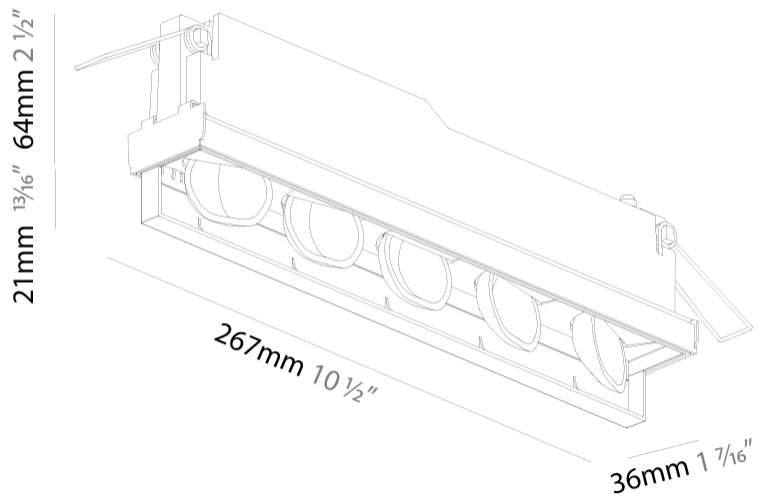

GENERAL

Series: Magiq Wallwash
 Partner: Prolicht
 Division: Architectural
 Installation: Trimless
 Product Type: Wallwash
 Mounting Location: Ceiling
 Light Distribution: Asymmetric

PHYSICAL

Shape: Rectangle
 Length (mm): 267
 Length (in): 10 1/2
 Width (mm): 36
 Width (in): 1 7/16
 Height (mm): 64
 Height (in): 2 1/2
 Ceiling Thickness (mm): 12.5
 Ceiling Thickness (in): 1/2
 Min. Recessing Depth (mm): 100
 Min. Recessing Depth (in): 3 15/16
 Weight (kg): 0.943
 Weight (lbs): 2.08
 Holder Finish: WHI / BLK
 Fixture Material: Aluminum Die Cast
 Cut-out Measurements: 273mm / 10 3/4" x 42mm / 1 5/8"
 Upon Request: Unique Ceiling Thickness

OPTICAL

Reflector: Asymmetric
 Upon Request: Special Beam Angles

RATINGS AND CERTIFICATIONS

Certified By: CSA Certified to UL and CSA Standards
 IP rating: IP20

100mm
3 15/16"

12 1/2 mm
1/2"

270mm x 38mm
10 5/8" x 1 1/2"